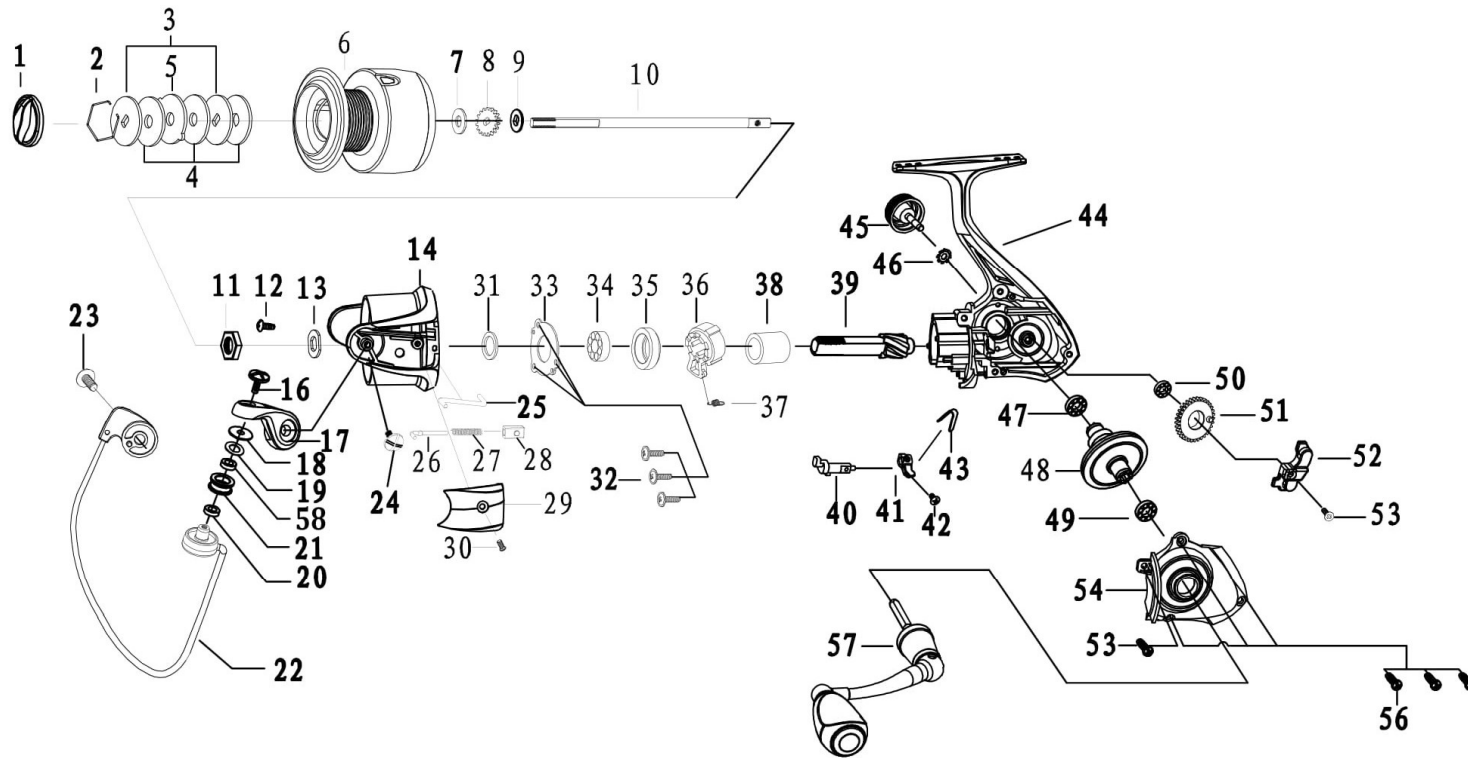

QUANTUM[®] STRATEGY SPINNING

Quantum SR30A Spinning Reel Parts List

Key No.	Description	SR30A	QTY	Key No.	Description	SR30A	QTY
1	Drag Knob Assembly	GAE332-4	1	31	Rotor Washer	FAE110-01	1
	Spool Unit	GAE420-04	1	32	Clutch Retainer Screw	EAE057-01	3
	2 - Spool Retainer	EAE038-01	1	33	Clutch Stack Retainer	EAE040-01	1
	3 - Drag Washer "D"	EAE080-01	2	34	Pinion Ball bearing	AAA028-01	1
	4 - Drag Washer	EAE033-01	3	35	Clutch Bearing Adapter	EAE190-01	1
	5 - Eared Washer	EAE081-01	1	36	One Way Clutch Unit	EAE363-01	1
	6 - Spool Assembly	GAE320-04	1	37	One Way Clutch Spring	EAE216-01	1
7	Spool Adjust Washer	EAE030-01	1	38	Sleeve	EAE139-01	1
8	Clicker Gear	EAE037-01	1	39	Pinion	GAE011-01	1
9	Spool Clicker Washer	EAE045-01	1	40	Stopper Cam	GAE090-01	1
10	Main Shaft	GAE015-01	1	41	Stopper Lever	GAE059-02	1
11	Rotor Nut	EAE006-01	1	42	Stopper Cam Spring	EAE120-01	1
12	Rotor Nut Lock Screw	EAE094-01	1	43	Stopper Cam Screw	EAE135-02	1
13	Rotor Fasten Shim	EAE110-01	1	44	Body Assembly	GAE301-01	1
14	Rotor	GAE009-04	1	45	Handle Screw Cap	EAE073-01	1
15	Bail Holder Side Cover	HAE087-04	1	46	Toothed Lock washer	EAE075-01	1
16	Line Roller Screw	EAE108-02	1	47	Body Ball bearing	AAA028-01	1
17	Arm Lever	GAE007-04	1	48	Drive Gear	EAE012-01	1
18	Line Roller Collar	EAE102-01	1	49	Side Cover Ball bearing	TW058-09	1
19	Line Roller Washer	FAE102-01	1	50	O/S Gear Ball Bearing	EAE158-01	1
20	Bushing	EAE157-01	1	51	O/S Gear	GAE053-01	1
21	Line Roller	GAE004-01	1	52	O/S Slider	GAE025-01	1
22	Bail Assembly	GAE347-04	1	53	O/S Slider Screw	EAE100-01	1
23	Arm Lever Screw	EAE042-02	1	54	Side Cover Assembly	GAE323-04	1
24	Bail Holder Screw	EAE042-02	1	55	Side Cover Screw	FAE085-01	1
25	Kick Lever	GAE019-01	1	56	Side Cover Screw	FAE085-01	3
26	Actuator Lever	EAE116-01	1	57	Handle Assembly	HAE318-01	1
27	Actuator Spring	EAE022-01	1	58	Line Roller Ball Bearing	CT157-07	1
28	Actuator	EAE031-01	1				
29	Arm Lever Side Cover	GAE087-04	1				
30	Arm Lever Side Cover Screw	EAE077-02	1				