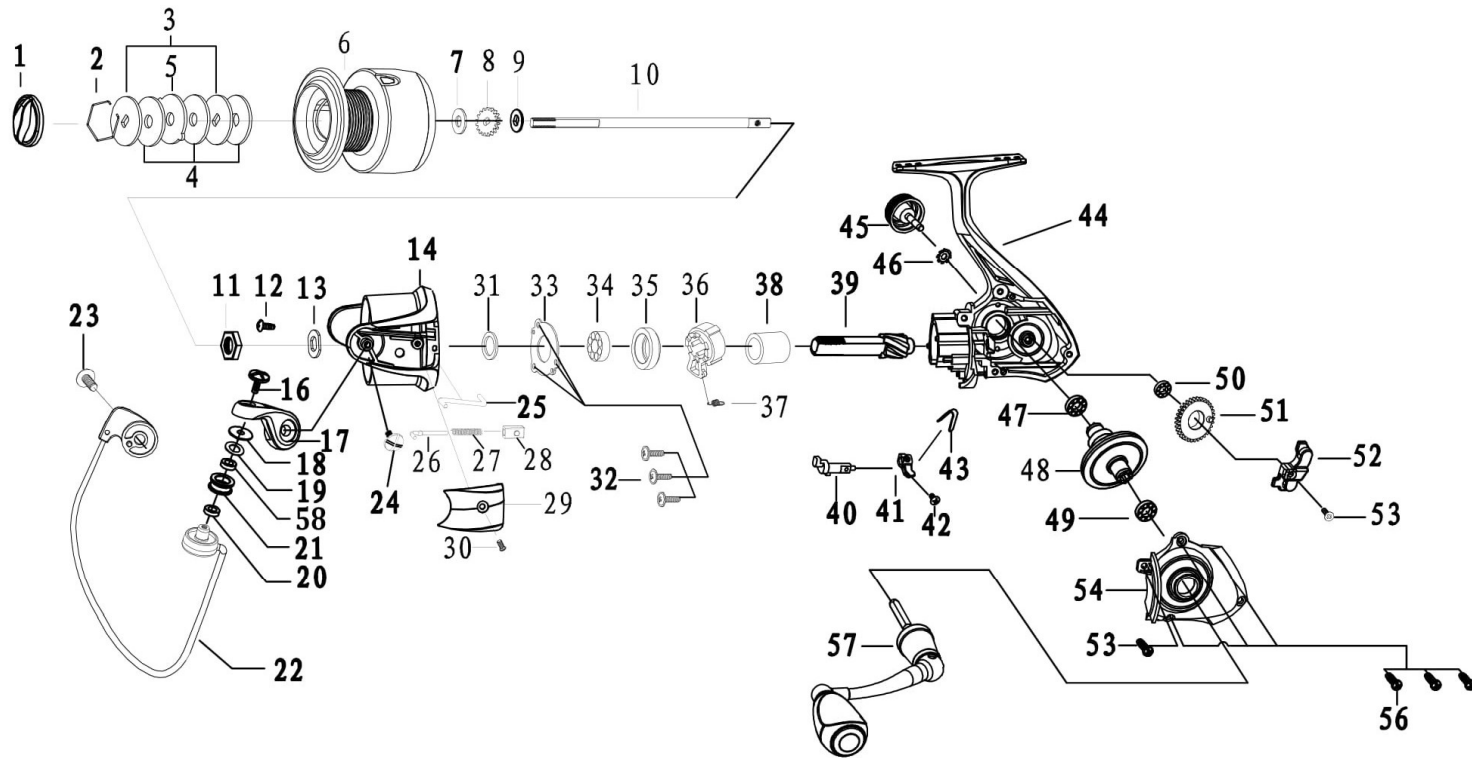

QUANTUM[®] STRATEGY SPINNING

Quantum SR20A Spinning Reel Parts List

Key No.	Description	SR20A	QTY	Key No.	Description	SR20A	QTY
1	Drag Knob Assembly	EAE332-04	1	31	Rotor Washer	FAE110-01	1
	Spool Unit	FAE420-04	1	32	Clutch Retainer Screw	EAE057-01	3
	2 - Spool Retainer	EAE038-01	1	33	Clutch Stack Retainer	EAE040-01	1
	3 - Drag Washer "D"	EAE080-01	2	34	Pinion Ball bearing	AAA028-01	1
	4 - Drag Washer	EAE033-01	3	35	Clutch Bearing Adapter	EAE190-01	1
	5 - Eared Washer	EAE081-01	1	36	One Way Clutch Unit	EAE363-01	1
	6 - Spool Assembly	FAE320-04	1	37	One Way Clutch Spring	EAE216-01	1
7	Spool Adjust Washer	EAE030-01	1	38	Sleeve	EAE139-01	1
8	Clicker Gear	EAE037-01	1	39	Pinion	EAE011-01	1
9	Spool Clicker Washer	EAE045-01	1	40	Stopper Cam	EAE090-01	1
10	Main Shaft	EAE015-01	1	41	Stopper Lever	EAE059-02	1
11	Rotor Nut	EAE006-01	1	42	Stopper Cam Spring	EAE120-01	1
12	Rotor Nut Lock Screw	EAE094-01	1	43	Stopper Cam Screw	EAE135-02	1
13	Rotor Fasten Shim	EAE110-01	1	44	Body Assembly	EAE301-01	1
14	Rotor	FAE009-04	1	45	Handle Screw Cap	EAE073-01	1
15	Bail Holder Side Cover	FAE087-04	1	46	Toothed Lock washer	EAE075-01	1
16	Line Roller Screw	EAE108-02	1	47	Body Ball bearing	TAA028-01	1
17	Arm Lever	EAE007-04	1	48	Drive Gear	EAE012-01	1
18	Line Roller Collar	EAE102-01	1	49	Side Cover Ball bearing	TW058-09	1
19	Line Roller Washer	FAE102-01	1	50	O/S Gear Ball Bearing	EAE158-01	1
20	Bushing	EAE157-01	1	51	O/S Gear	EAE053-01	1
21	Line Roller	EAE004-01	1	52	O/S Slider	EAE025-01	1
22	Bail Assembly	FAE347-04	1	53	O/S Slider Screw	EAE100-01	1
23	Arm Lever Screw	EAE042-02	1	54	Side Cover Assembly	EAE323-04	1
24	Bail Holder Screw	EAE042-02	1	55	Side Cover Screw	EAE085-01	1
25	Kick Lever	FAE019-01	1	56	Side Cover Screw	FAE085-01	3
26	Actuator Lever	EAE116-01	1	57	Handle Assembly	FAE318-01	1
27	Actuator Spring	EAE022-01	1	58	Line Roller Ball Bearing	CT157-07	1
28	Actuator	EAE031-01	1				
29	Arm Lever Side Cover	EAE087-04	1				
30	Arm Lever Side Cover Screw	EAE077-02	1				