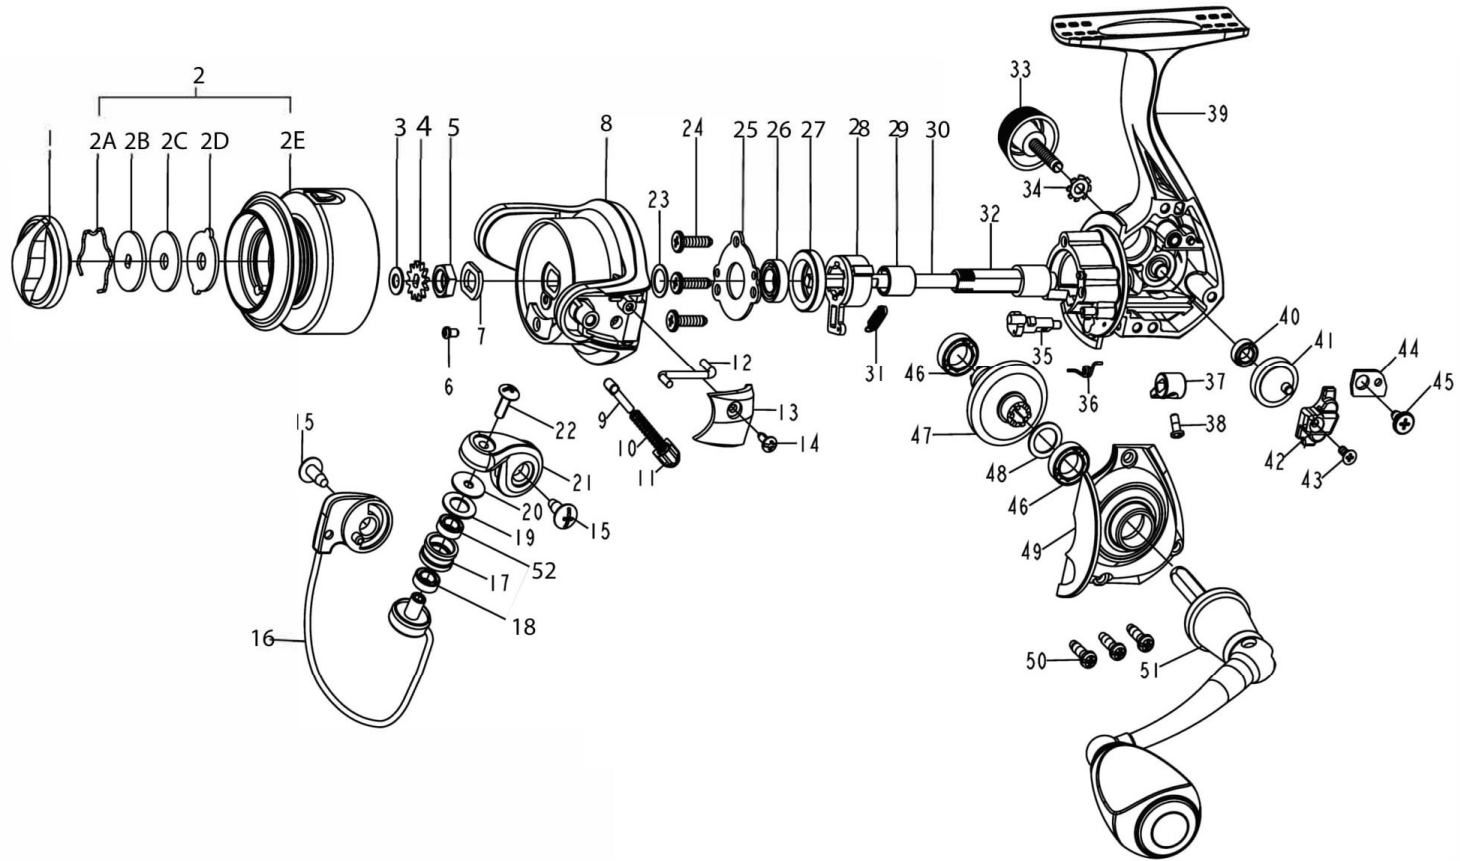

QUANTUM[®] STRATEGY SPINNING

Quantum SR10A Parts List

Key No.	Description	Part No.	Qty	Key No.	Description	Part No.	Qty
		SR10A				SR10A	
1	Drag Knob Assembly	HAF332-02	1	25	Clutch Retainer	HAF040-01	1
2	Spool Kit Include	JAF421-02	1	26	Ball Bearing	HAF028-01	1
	2A-Spool Retainer	HAF038-01	1	27	Bearing Holder	HAF190-01	1
	2B-Drag Washer "D"	HAF080-01	1	28	One Way Clutch	HAF363-01	1
	2C-Drag Washer	HAF033-01	1	29	Sleeve	HAF139-01	1
	2D-Eared Washer	HAF081-01	1	30	Main Shaft	JAF015-01	1
	2E-Spool Assembly	JAF321-02	1	31	One Way Clutch Spring	EAE216-01	1
3	Spool Adjust Washer	HAF030-01	1	32	Pinion	JAF011-01	1
4	Clicker Gear	HAF037-01	1	33	Handle Screw Cap	EAE073-02	1
5	Rotor Nut	HAF006-01	1	34	Washer	EAE075-01	1
6	Rotor Nut Lock Screw	HAF094-01	1	35	Stopper Cam	HAF090-01	1
7	Rotor Fasten Shim	HAF110-01	1	36	Stopper Cam Spring	HAF120-01	1
8	Rotor Assembly	JAF309-02	1	37	Stopper Lever	HAF059-01	1
9	Actuator Lever	JAF116-01	1	38	Stopper Cam Screw	EAE135-02	1
10	Coil Spring	JAF022-01	1	39	Body Assembly	JAF301-02	1
11	Actuator	n/a	1	40	O/S Gear Ball Bearing	CT157-07	1
12	Kick Lever	JAF019-01	1	41	O/S Gear	JAF053-02	1
13	Rotor Cover	JAF087-02	1	42	O/S Slider	JAF025-01	1
14	Screw - Rotor Cover	EAE077-02	1	43	Screw - O/S Slider	EAE100-01	1
15	Screw - Arm Lever & Bail Holder	EAE042-02	2	44	Retainer - O/S Slider	JAF078-01	1
16	Bail Assembly	JAF347-02	1	45	Screw - O/S Slider Retainer	EAE094-01	1
17	Line Roller	EAE004-01	1	46	Ball Bearing	CH027-06	2
18	Bushing	JAF058-01	1	47	Drive Gear	HAF012-01	1
19	Line Roller Washer	FAE102-01	1	48	Washer - Drive Gear	HAF105-01	1
20	Line Roller Collar	HAF102-01	1	49	Side Cover Assembly	JAF323-02	1
21	Arm Lever	JAF007-02	1	50	Screw - Side Cover	HAF085-02	3
22	Line Roller Screw	EAE108-01	1	51	Handle Assembly	JAF318-01	1
23	Washer - Rotor	JAF110-01	1	52	Line Roller Ball Bearing	CT157-07	1
24	Screw - Clutch Retainer	EAE057-01	3				