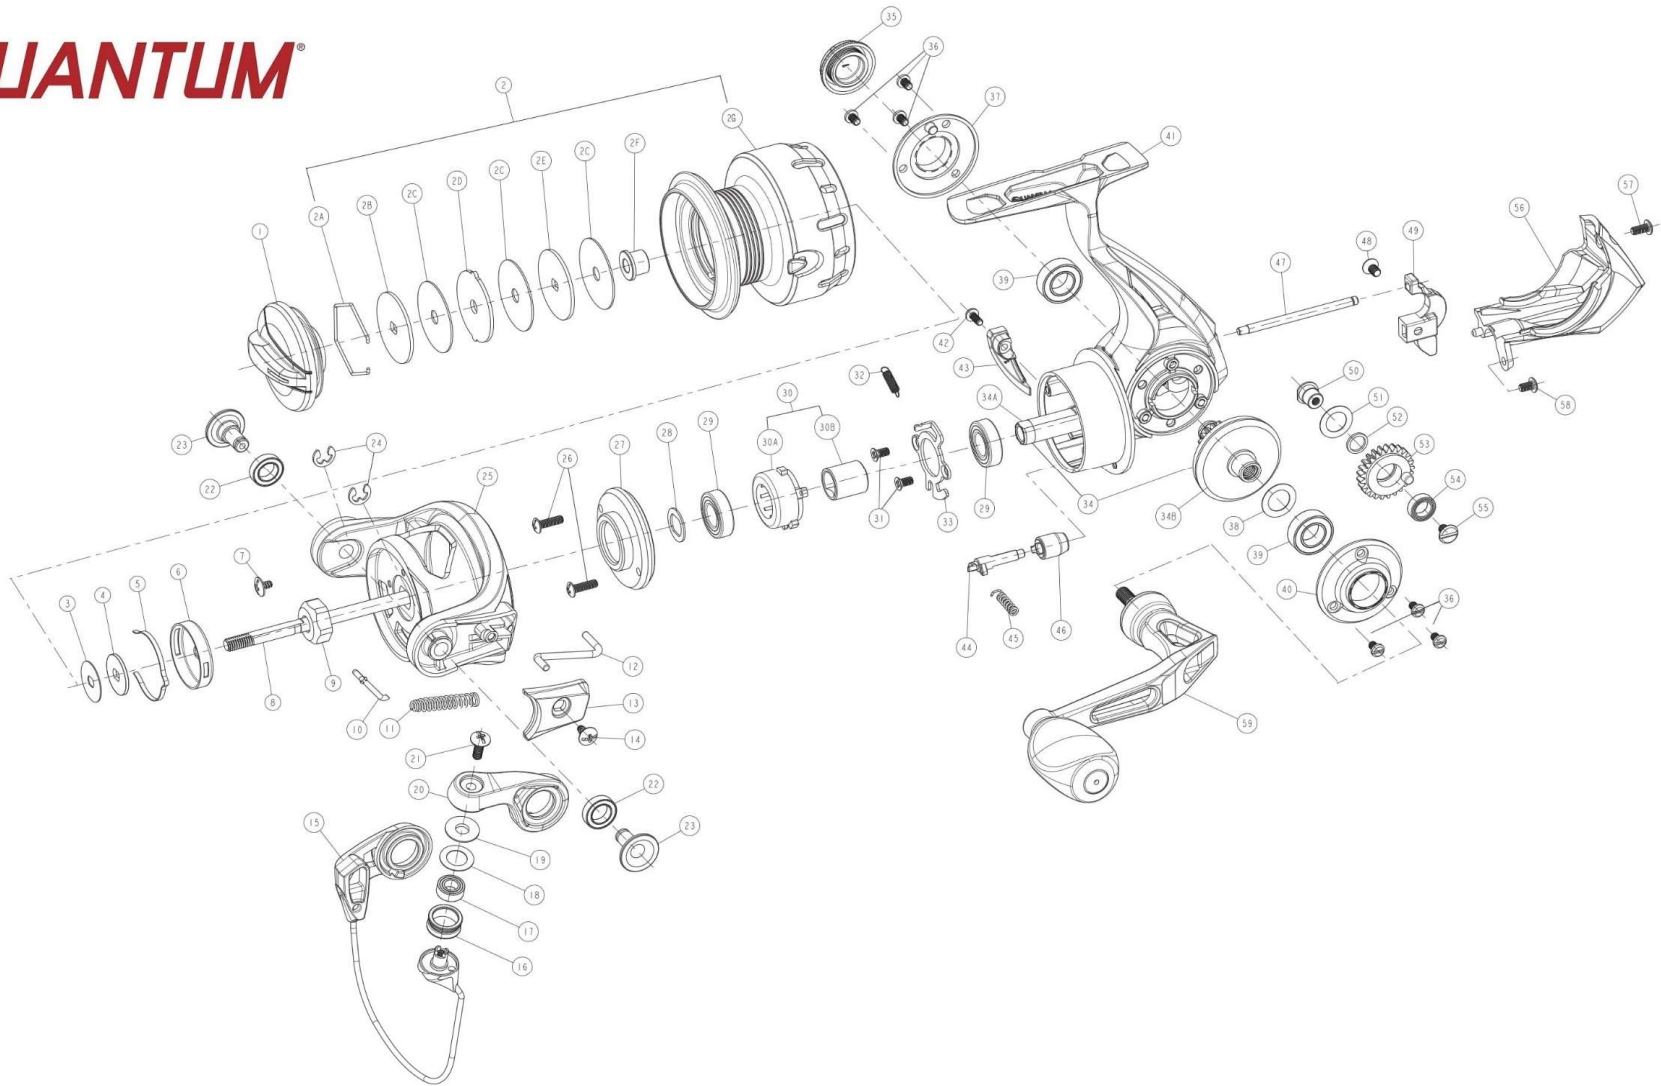

QUANTUM

Quantum ATGR25SPTA Spinning Reel Part List

Key No.	Description	Part No.	Q'TY	Key No.	Description	Part No.	Q'TY
		ATGR25SPTA				ATGR25SPTA	
1	Drag Knob Assembly	SAK332-01	1	30	One Way Clutch Kit Include		
2	Spool Kit Include	SAK421-01	1		30A - Clutch Assembly	QAE363-01	1
	2A - Retaining Ring	RQ038-01	1		30B - Clutch Sleeve	QAE139-01	1
	2B - Drag Washer "D"	RQ080-02	1	31	Ball Bearing Retainer Screw	QAE123-01	2
	2C - Drag Washer "B"	CO033-01	3	32	One Way Clutch Spring	QAE216-01	1
	2D - Drag Washer "A"	RQ081-01	1	33	Ball Bearing Retainer	QAE040-01	1
	2E - Drag Washer "D"	RQ080-01	1	34	Gear Kit Include		
	2F - Spool Bushing	PG141-01	1		34A - Pinion	UAE011-01	1
	2G - Spool Assembly	SAK321-01	1		34B - Drive Gear	UAE012-01	1
3	Spool Adjust Washer	PG030-01	2	35	Dust Cap	SAK054-01	1
4	Spool Washer	PG080-01	1	36	Screw	QAE107-01	6
5	Spool Click Spring	PG114-01	1	37	Body Cosmetic ring_R	SAK142-01	1
6	Clicker Holder	PG110-01	1	38	Ball Bearing	CH027-05	2
7	Screw	RQ094-01	1	39	Drive Gear Adjust Washer	PG105-03	1
8	Main Shaft	UAE015-01	1	40	Body Cosmetic ring_L	SAK161-01	1
9	Rotor Nut	QAE006-01	1	41	Body	UAE001-13	1
10	Cam	WAB163-01	1	42	Trip Bumper Screw	UAA123-06	1
11	Coil Spring	WAB148-01	1	43	Trip Bumper	QAE119-01	1
12	Kick Lever	UAE019-01	1	44	A/R Cam	QAE090-01	1
13	Rotor Cover	UAE087-03	1	45	Coil Spring	QAE049-01	1
14	Rotor Cover Screw	GU077-02	1	46	A/R Switch	QAE059-11	1
15	Bail Assembly	WAB347-11	1	47	Guide Pin	UAE211-01	1
16	Line Roller	PQ004-03	1	48	Screw	RQ100-01	1
17	Ball Bearing	DT202-05	1	49	O/S Slider	UAE025-01	1
18	Line Roller Washer	PQ102-51	1	50	O/S Gear Fixed Pin	QAE149-01	1
19	Line Roller Collar	PQ102-01	1	51	O/S Gear Washer	QAE026-01	1
20	Arm Lever	WAB007-11	1	52	O/S Gear Bushing	QAE158-01	1
21	Line Roller Screw	AQ108-02	1	53	O/S Gear Assembly	UAE353-01	1
22	Bushing	TAE058-01	2	54	O/S Gear Ball Bearing	CT157-07	1
23	Pin	WAB042-05	2	55	O/S Gear Screw	QAE111-01	1
24	E-Clip	GH034-01	2	56	Rear Cap	UAE250-03	1
25	Rotor	UAE009-13	1	57	Screw	QAE057-01	1
26	Ball Bearing Holder Screw	QAE061-02	2	58	Screw	QAE050-01	1
27	Ball Bearing Holder	UAE122-02	2	59	Handle Assembly	SAK318-01	1
28	Rotor Adjust Washer	PG105-04	1				
29	Pinion Ball Bearing	ZG028-05	2				