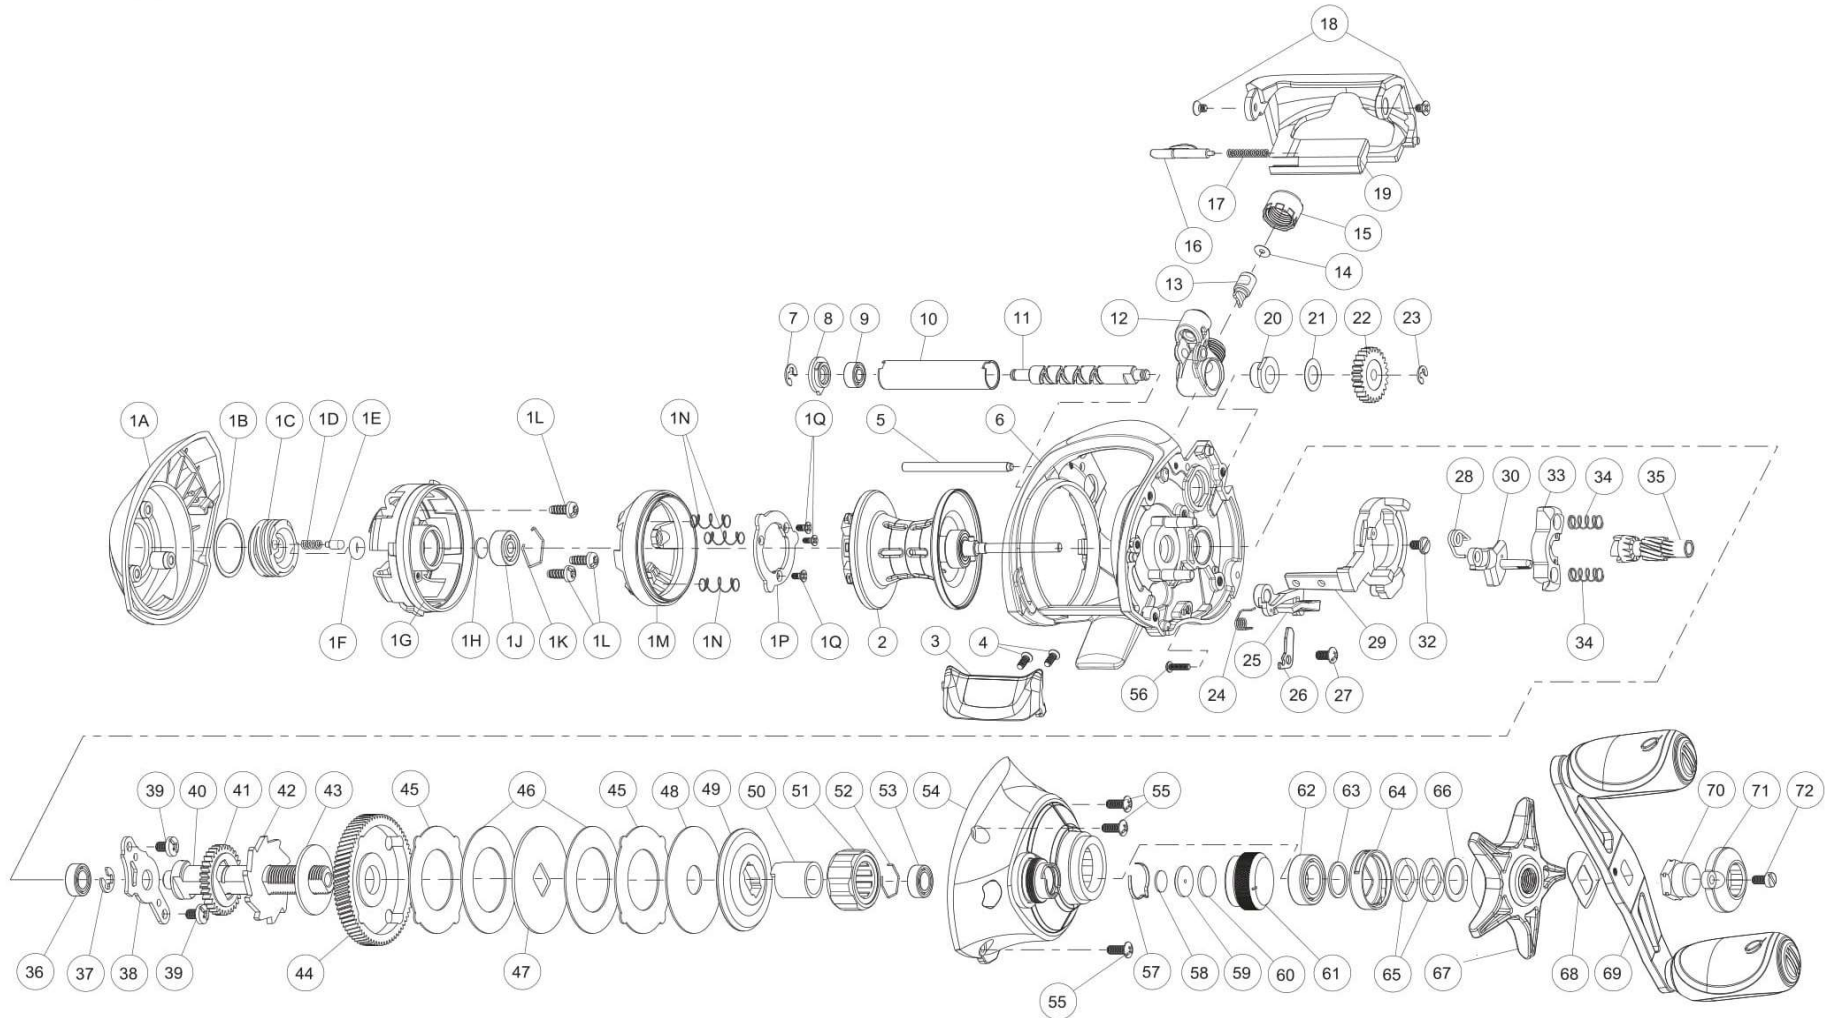

# QUANTUM®

**Quantum 2021 Accurist ATGR100HPTA Part List**

Key No.	Description	Part No. ATGR100HPTA	Q'TY	Key No.	Description	Part No. ATGR100HPTA	Q'TY
1	Palm Side Cover Kit include	VA423-73	1	29	Release Slider	DX039-01	1
	1A - Palm Side Cover	VA023-73	1	30	Flippin Switch	VA087-01	1
	1B - Centrifugal Dial Washer	SB111-01	1	32	Release Slider Screw	DX125-01	1
	1C - Centrifugal Dial	SB026-03	1	33	Pinion Yoke	SB025-01	1
	1D - Centrifugal Dial Click Spring	YW114-01	1	34	Yoke Spring	GX040-01	2
	1E - Centrifugal Dial Click Pawl	PW098-01	1	35	Pinion Gear	WA011-01	1
	1F - Centrifugal Dial Frection Ring	SB105-01	1	36	Crank Shaft Ball Bearing - L	SW017-06	1
	1G - Spool Cover	VA051-01	1	37	E-Clip	QW120-01	1
	1H - Spool Tension Shim	QW032-04	1	38	Crank Shaft Retainer	VA002-01	1
	1J - Ball Bearing - Spool Shaft (Palm)	QV017-04	1	39	Crank Shaft Retainer Screw	JX107-02	2
	1K - Clip Ring	HV080-01	1	40	Crank Shaft	YW008-05	1
	1L - Spool Cover Screw	WW107-01	3	41	O/S Drive Gear	DW112-01	1
	1M - Brake Ring Assembly	VA342-01	1	42	Trip Ratchet	PW083-02	1
	1N - Spring - Brake Ring Slider	DW070-01	3	43	Trip Ratchet Washer	YW111-01	1
	1P - Retainer - Brake Ring Slider Spring	VA129-01	1	44	Drive Gear	WA012-03	1
	1Q - Retainer Screw	DW107-01	3	45	Drag Key Washer	PW048-01	2
2	Spool Assembly	YI321-01	1	46	Drag Disc - A	PW059-02	2
3	Thumb Bar	YI009-01	1	47	Drag "D" Washer	YW045-01	1
4	Thumb Bar Screw	YB107-02	2	48	Drag Disc - B	YW059-01	1
5	Stabilizer Bar	VA061-01	1	49	Drag Washer	VA045-01	1
6	Frame	VA001-72	1	50	One Way Clutch Sleeve	UX052-01	1
7	E-Clip	NX092-01	1	51	One Way Clutch	VA063-01	1
8	Bearing Retainer	DW067-01	1	52	Spool Tension Knob Ball Bearing Retainer	EB080-01	1
9	Worm Shaft Ball Bearing	XX117-04	1	53	Tension Knob Ball Bearing	SW017-06	1
10	Worm Shaft Guide	SB016-01	1	54	Gear Side Cover Assembly	VA324-73	1
11	Worm Shaft	HV072-01	1	55	Gear Side Cover Screw-A	VA053-01	3
12	Line Guide Carrier	VA047-01	1	56	Gear Side Cover Screw-B	ZW053-03	1
13	Line Guide Pawl	ZW006-03	1	57	Tension Knob Click Spring	PW114-01	1
14	Line Guide Carrier Washer	BV035-01	1	58	Washer - Spool Tension	QW032-04	1
15	Line Guide Carrier Screw	ZW007-01	1	59	Collar - Spool Tension	VA081-01A	1
16	Side Cover Locking Lever	VA119-01	1	60	Spool Cushion Washer	VA082-01	1
17	Spring - Locking Lever	ZW096-01	1	61	Spool Tension Knob	YI033-01	1
18	Screw	CF107-02	2	62	Crank Shaft Ball Bearing	TW058-09	1
19	Front Support	YI099-02	1	63	Crank Shaft Ball Bearing Washer	TW035-02	1
20	Worm Shaft Bushing - Gear Side	PW068-01	1	64	Drag Click Spring Assembly	YX4114-01	1
21	O/S Pinion Gear Washer	EX035-01	1	65	Spring "D" Washer	JX046-01	2
22	O/S Pinion Gear	DW085-01	1	66	Star Drag Washer	ZW032-01	1
23	E-Clip	NX090-01	1	67	Star Drag	YI055-01	1
24	Kick Lever Spring	DX097-01	1	68	Handle Washer	NX054-01	1
25	Kick Lever	PW077-01	1	69	Handle Assembly	YI318-01	1
26	Kick Lever Guide Plate	VA161-01	1	70	Handle Nut	DW003-07	1
27	Kick Lever Guide Plate Screw	JX107-02	1	71	Handle Nut Cap	DW034-05	1
28	Release Slider Spring	DX104-01	1	72	Handle Nut Cap Screw	DW050-02	1