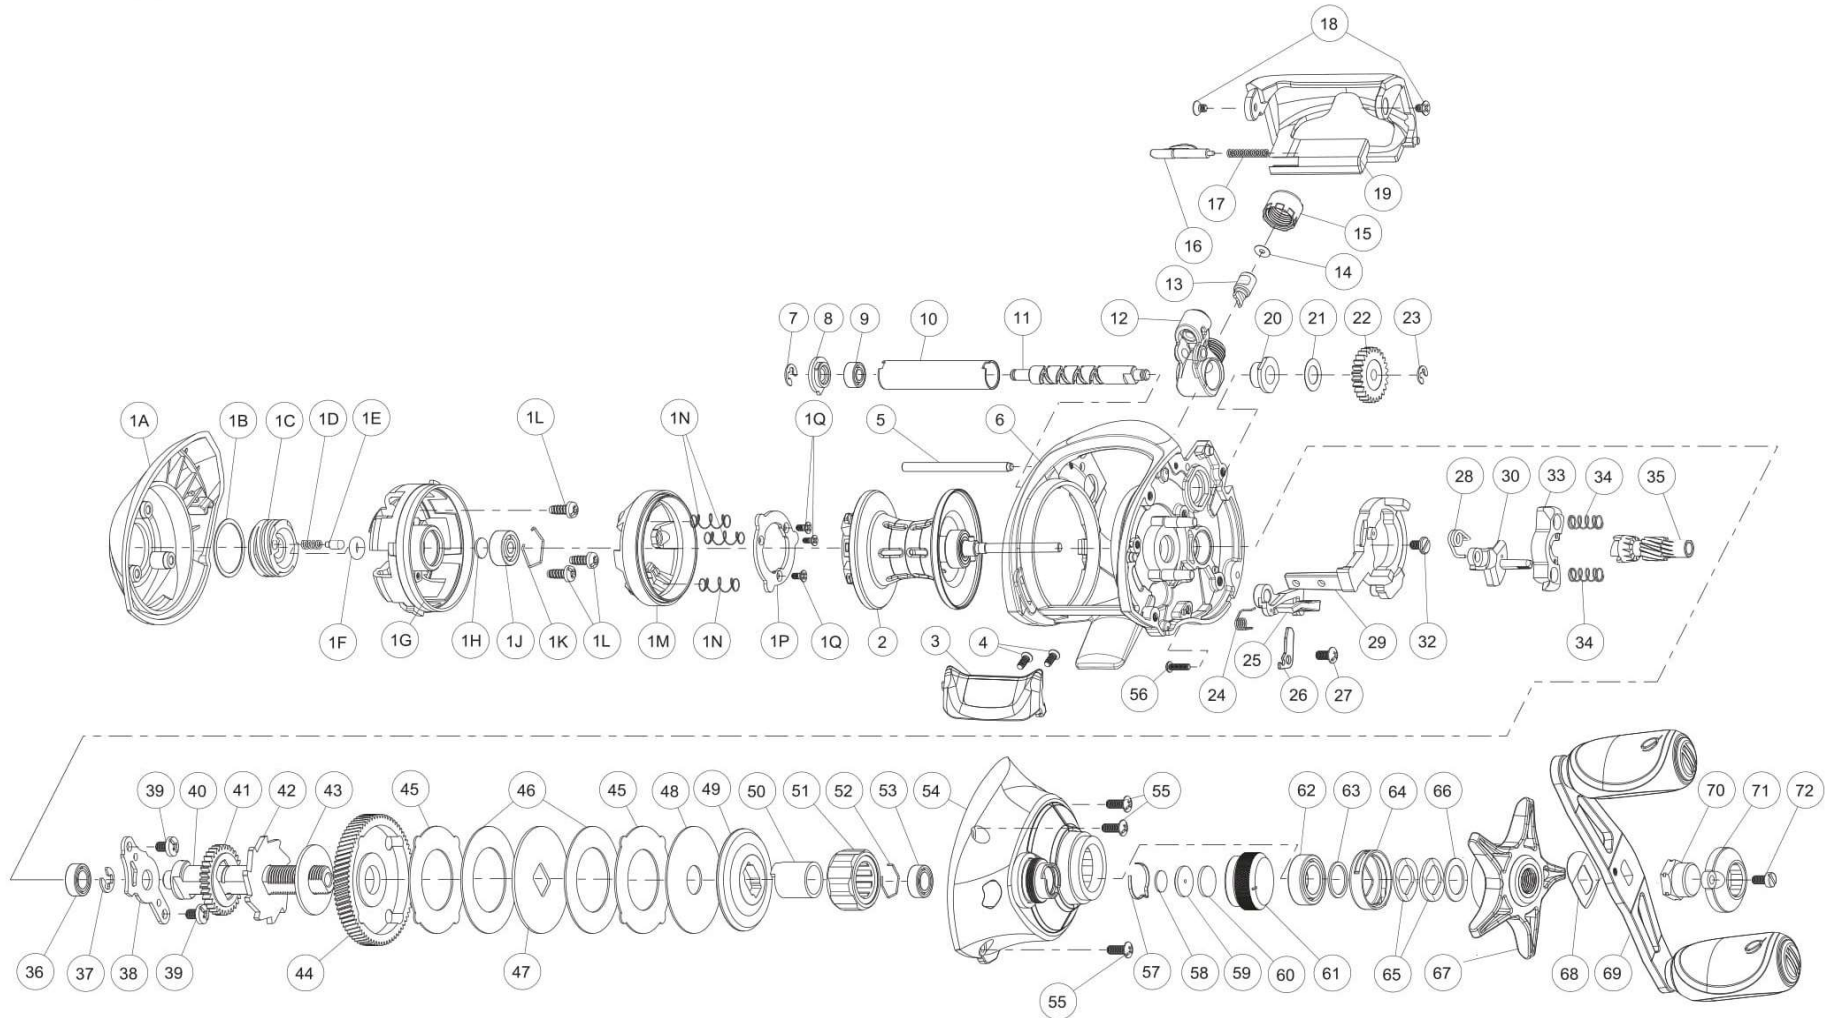

QUANTUM®

Quantum 2021 Accurist AT100SPTA Part List

Key No.	Description	Part No. AT100SPTA	Q'TY	Key No.	Description	Part No. AT100SPTA	Q'TY
1	Palm Side Cover Kit include	VA423-71	1	29	Release Slider	DX039-01	1
	1A - Palm Side Cover	VA023-71	1	30	Flippin Switch	VA087-01	1
	1B - Centrifugal Dial Washer	SB111-01	1	32	Release Slider Screw	DX125-01	1
	1C - Centrifugal Dial	SB026-03	1	33	Pinion Yoke	SB025-01	1
	1D - Centrifugal Dial Click Spring	YW114-01	1	34	Yoke Spring	GX040-01	2
	1E - Centrifugal Dial Click Pawl	PW098-01	1	35	Pinion Gear	VA011-01	1
	1F - Centrifugal Dial Frection Ring	SB105-01	1	36	Crank Shaft Ball Bearing - L	SW017-06	1
	1G - Spool Cover	VA051-01	1	37	E-Clip	QW120-01	1
	1H - Spool Tension Shim	QW032-04	1	38	Crank Shaft Retainer	VA002-01	1
	1J - Ball Bearing - Spool Shaft (Palm)	QV017-04	1	39	Crank Shaft Retainer Screw	JX107-02	2
	1K - Clip Ring	HV080-01	1	40	Crank Shaft	YW008-05	1
	1L - Spool Cover Screw	WW107-01	3	41	O/S Drive Gear	DW112-01	1
	1M - Brake Ring Assembly	VA342-01	1	42	Trip Ratchet	PW083-02	1
	1N - Spring - Brake Ring Slider	DW070-01	3	43	Trip Ratchet Washer	YW111-01	1
	1P - Retainer - Brake Ring Slider Spring	VA129-01	1	44	Drive Gear	VA012-03	1
1Q - Retainer Screw	DW107-01	3	45	Drag Key Washer	PW048-01	2	
2	Spool Assembly	YI321-01	1	46	Drag Disc - A	PW059-02	2
3	Thumb Bar	YI009-01	1	47	Drag "D" Washer	YW045-01	1
4	Thumb Bar Screw	YB107-02	2	48	Drag Disc - B	YW059-01	1
5	Stabilizer Bar	VA061-01	1	49	Drag Washer	VA045-01	1
6	Frame	VA001-71	1	50	One Way Clutch Sleeve	UX052-01	1
7	E-Clip	NX092-01	1	51	One Way Clutch	VA063-01	1
8	Bearing Retainer	DW067-01	1	52	Spool Tension Knob Ball Bearing Retainer	EB080-01	1
9	Worm Shaft Ball Bearing	XX117-04	1	53	Tension Knob Ball Bearing	SW017-06	1
10	Worm Shaft Guide	SB016-01	1	54	Gear Side Cover Assembly	VA324-71	1
11	Worm Shaft	HV072-01	1	55	Gear Side Cover Screw-A	VA053-01	3
12	Line Guide Carrier	VA047-01	1	56	Gear Side Cover Screw-B	ZW053-03	1
13	Line Guide Pawl	ZW006-03	1	57	Tension Knob Click Spring	PW114-01	1
14	Line Guide Carrier Washer	BV035-01	1	58	Washer - Spool Tension	QW032-04	1
15	Line Guide Carrier Screw	ZW007-01	1	59	Collar - Spool Tension	VA081-01A	1
16	Side Cover Locking Lever	VA119-01	1	60	Spool Cushion Washer	VA082-01	1
17	Spring - Locking Lever	ZW096-01	1	61	Spool Tension Knob	YI033-01	1
18	Screw	CF107-02	2	62	Crank Shaft Ball Bearing	TW058-09	1
19	Front Support	YI099-01	1	63	Crank Shaft Ball Bearing Washer	TW035-02	1
20	Worm Shaft Bushing - Gear Side	PW068-01	1	64	Drag Click Spring Assembly	YX4114-01	1
21	O/S Pinion Gear Washer	EX035-01	1	65	Spring "D" Washer	JX046-01	2
22	O/S Pinion Gear	DW085-01	1	66	Star Drag Washer	ZW032-01	1
23	E-Clip	NX090-01	1	67	Star Drag	YI055-01	1
24	Kick Lever Spring	DX097-01	1	68	Handle Washer	NX054-01	1
25	Kick Lever	PW077-01	1	69	Handle Assembly	YI318-01	1
26	Kick Lever Guide Plate	VA161-01	1	70	Handle Nut	DW003-07	1
27	Kick Lever Guide Plate Screw	JX107-02	1	71	Handle Nut Cap	DW034-05	1
28	Release Slider Spring	DX104-01	1	72	Handle Nut Cap Screw	DW050-02	1