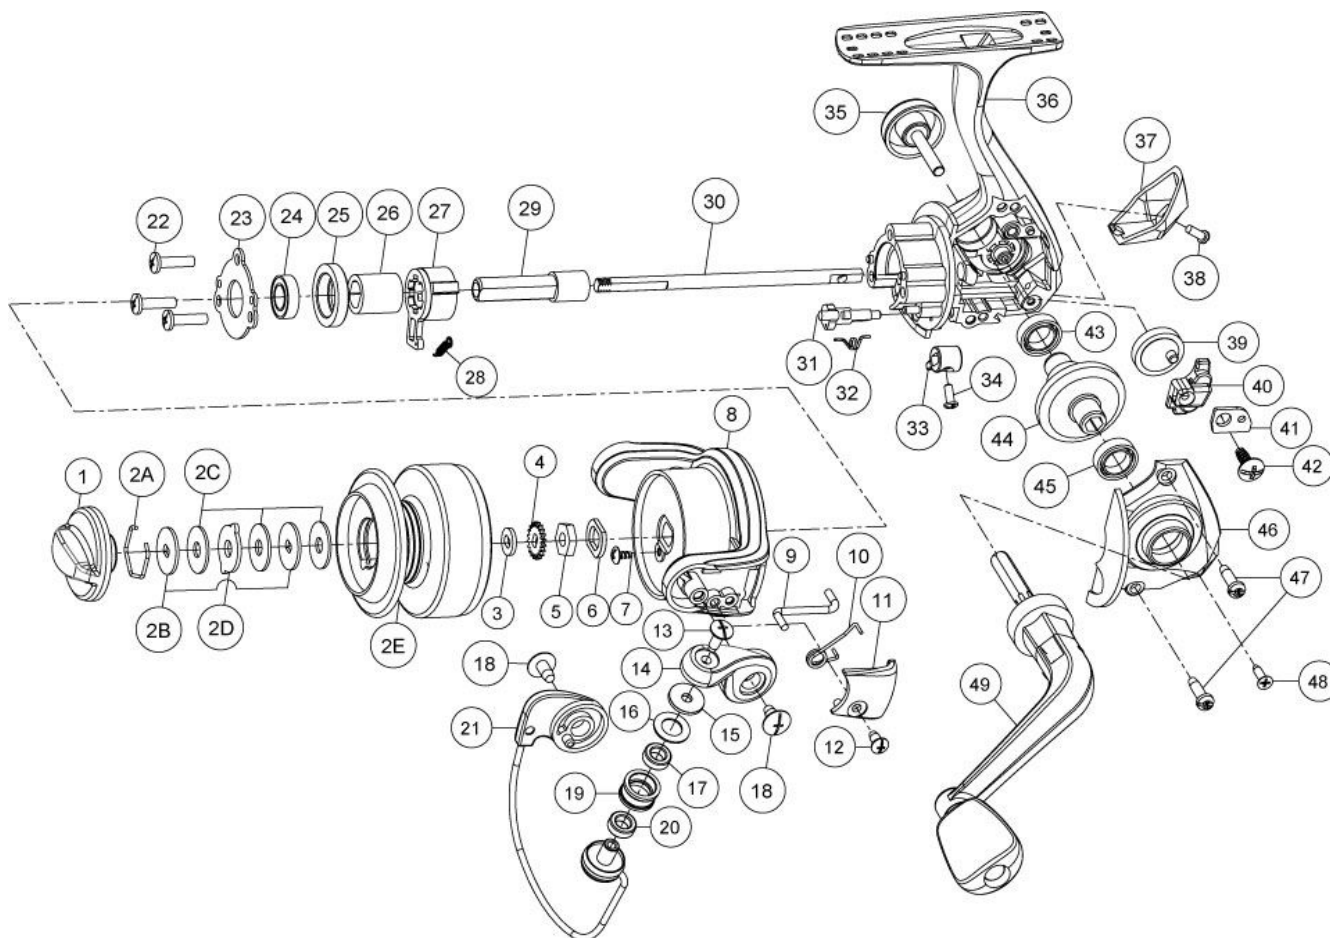

QUANTUM[®]

MICRO QM05XTF

Quantum QM05XTF SPINNING Reel Part List

Key #	Description	Part No.	Key #	Description	Part No.
1	DRAG KNOB ASSEMBLY	AU332-01	24	CLUTCH BEARING	DQ028-01
2	SPOOL ASSEMBLY	DQ321-01	25	CLUTCH BEARING ADAPTER	DQ190-01
2A	DRAG RETAINER	N/A	26	CLUTCH SLEEVE	DQ139-01
2B	DRAG "D" WASHER	N/A	27	CLUTCH ASSEMBLY	TG063-01
2C	DRAG FRICTION WASHER	N/A	28	CLUTCH SPRING	DQ216-01
2D	DRAG KEY WASHER	N/A	29	PINION GEAR	DQ011-01
2E	SPOOL	N/A	30	MAIN SHAFT	DQ015-01
3	SPOOL FRICTION WASHER	TG039-01	31	ANTI-REVERSE PAWL	DQ074-01
4	CLICK GEAR	BU037-01	32	ANTI-REVERSE SPRING	DQ061-01
5	ROTOR NUT	DQ006-01	33	ANTI-REVERSE SWITCH	TG059-01
6	ROTOR NUT WASHER	CU078-01	34	ANTI-REVERSE SWITCH SCREW	TG135-01
7	ROTOR NUT LOCK SCREW	CH094-01	35	HANDLE SCREW CAP ASSY	DQ249-01
8	ROTOR	DQ009-01	36	BODY	DQ001-01
9	KICK LEVER	DQ019-01	37	BODY REAR COVER	DQ250-01
10	BAIL SPRING	DQ117-01	38	BODY REAR COVER SCREW	BU168-01
11	ARM LEVER COVER	DQ046-01	39	O/S GEAR	DQ053-01
12	ARM LEVER COVER SCREW	DQ085-01	40	O/S SLIDER	DQ025-01
13	LINE ROLLER SCREW	DQ108-01	41	O/S SLIDER GUIDE	DQ078-01
14	ARM LEVER	DQ007-01	42	SLIDER GUIDE SCREW	QH051-01
15	LINE ROLLER WASHER	AU102-01	43	BODY BALL BEARING	CH027-01
16	LINE ROLLER FRICTION WASHER	DQ102-01	44	DRIVE GEAR	DQ012-01
17	LINE ROLLER BUSHING	DQ202-01	45	BODY COVER BALL BEARING	CH027-01
18	BAIL PIVOT SCREW "A"	DQ164-01	46	BODY COVER	DQ023-01
19	LINE ROLLER	DQ004-01	47	BODY COVER SCREW "A"	TG057-01
20	LINE ROLLER BUSHING	DQ202-01	48	BODY COVER SCREW "B"	CU085-01
21	BAIL ASSEMBLY	DQ347-01	49	HANDLE ASSY	DQ318-01
22	STACK RETAINER SCREW	UG094-01	50	MAIN SHAFT SCREW	RQ100-01
23	CLUTCH STACK RETAINER	SP040-51			