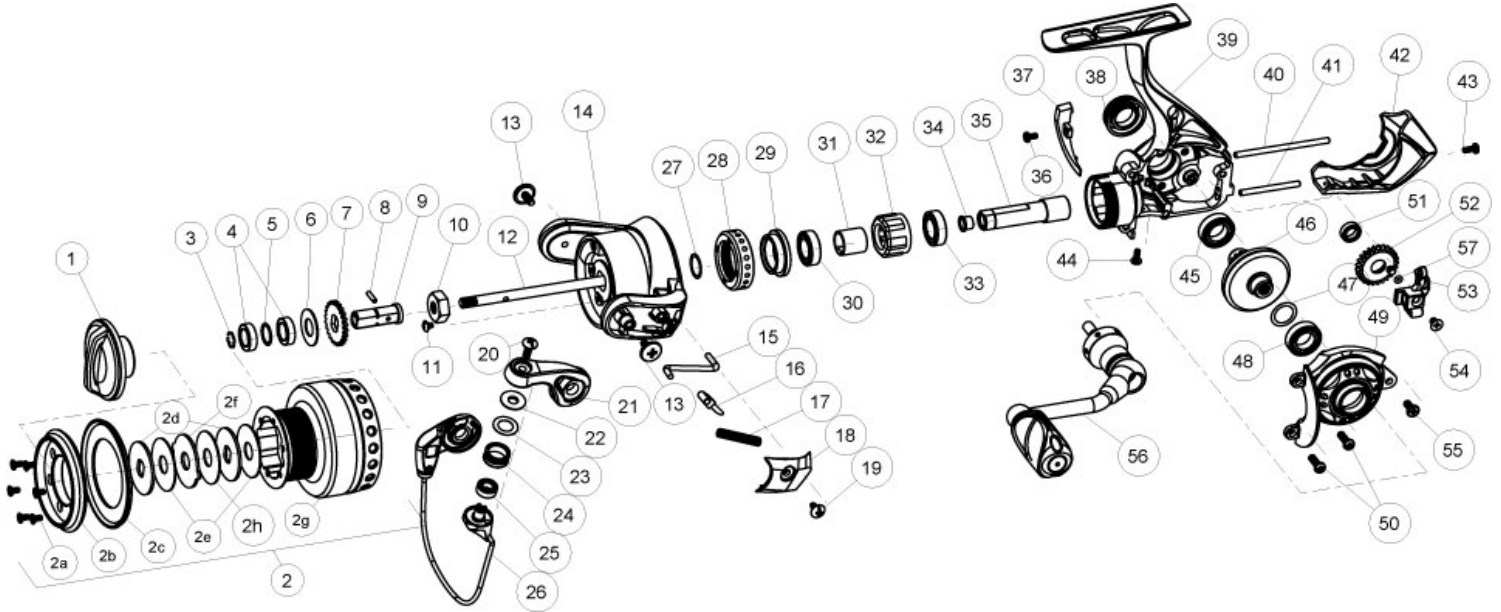

QUANTUM[®]

Energy E25PTiC

Quantum E25PTiC Spinning Reel Part List

Key #	Description	Qty	Part No.	Key #	Description	Qty	Part No.
1	Drag Knob Assembly	1	UAA332-01	26	Bail Assembly	1	BAA347-04
2	Spool Assembly	1	UAA320-01	27	Rotor Adjust Washer	1	BAA110-02
2a	Spool Cap Screws	6	CF107-01	28	Clutch Bearing Cap	1	UAA040-01
2b	Spool Cap	1	UAA144-01	29	Clutch Bearing Adapter	1	UAA190-01
2c	Spool Lip	1	UAA143-01	30	Top Pinion Ball Bearing	1	TW058-03
2d	Drag Washer "D"	2	UAA080-01	31	Sleeve	1	UAA139-01
2e	Drag Washer "B"	2	UAA033-01	32	One Way Clutch	1	UAA063-01
2f	Drag Washer "A"	1	UAA081-01	33	Bottom Pinion Ball Bearing	1	TW058-03
2g	Spool	1	N/A	34	Pinion Bushing	1	BAA213-01
2h	Drag Washer "C"	1	UAA033-02	35	Pinion Gear	1	UAA011-01
3	Retainer Ring	1	UAA038-01	36	Trip Ramp Screw	1	UAA123-02
4	Spool Ball Bearing	2	CH027-01	37	Trip Ramp	1	UAA119-01
5	Spool Ball Bearing Washer	1	UAA076-01	38	Handle Screw Cap Assembly	1	BAA354-02
6	Spool Adjust Washer	1	UAA030-01	39	Body Assembly	1	UAA301-01
7	Clicker Gear	1	UAA037-01	40	O/S Guide Pin "A"	1	UAA093-01
8	Adapter Pin	1	UAA134-01	41	O/S Guide Pin "B"	1	UAA098-01
9	Shaft Drag Adapter	1	UAA117-01	42	Body Rear Cap	1	UAA140-01
10	Rotor Nut	1	BAA006-01	43	Rear Cap Screw "A" - M2 x 5mm	1	UAA123-05
11	Rotor Nut Lock Screw	1	BAA094-01	44	Rear Cap Screw "B" - M2 x 5mm	1	UAA123-05
12	Main Shaft	1	UAA015-01	45	Body Drive Gear Bearing	1	TW058-03
13	Arm Lever Screw	2	BAA042-01	46	Drive Gear	1	BAA012-02
14	Rotor	1	BAA009-06	47	Drive Gear Adjust Washer	1	BAA105-04
15	Kick Lever	1	BAA019-01	48	Sidecover Drive Gear Bearing	1	TW058-03
16	Bail Actuator	1	BAA031-01	49	Side Cover Assembly	1	UAA323-01
17	Bail Spring	1	BAA022-01	50	Side Cover Screw "A" - M2.6 x 8mm	2	UAA057-01
18	Arm Lever Cover	1	BAA087-03	51	O/S Gear Bearing	1	CT157-02
19	Arm Lever Cover Screw	1	BAA077-02	52	O/S Gear Assembly	1	UAA353-01
20	Line Roller Screw	1	BAA108-01	53	O/S Slider	1	UAA025-01
21	Arm Lever	1	BAA007-06	54	Main Shaft Screw	1	BAA100-01
22	Line Roller Collar	1	CAA102-01	55	Side Cover Screw "B" - M2.6 x 6mm	1	UAA050-01
23	Line Roller Washer	1	BAA102-01	56	Handle Assembly	1	UAA318-01
24	Line Roller	1	BAA004-01	57	O-Ring	1	UAA101-01
25	Line Roller Ball Bearing	1	GH202-01				