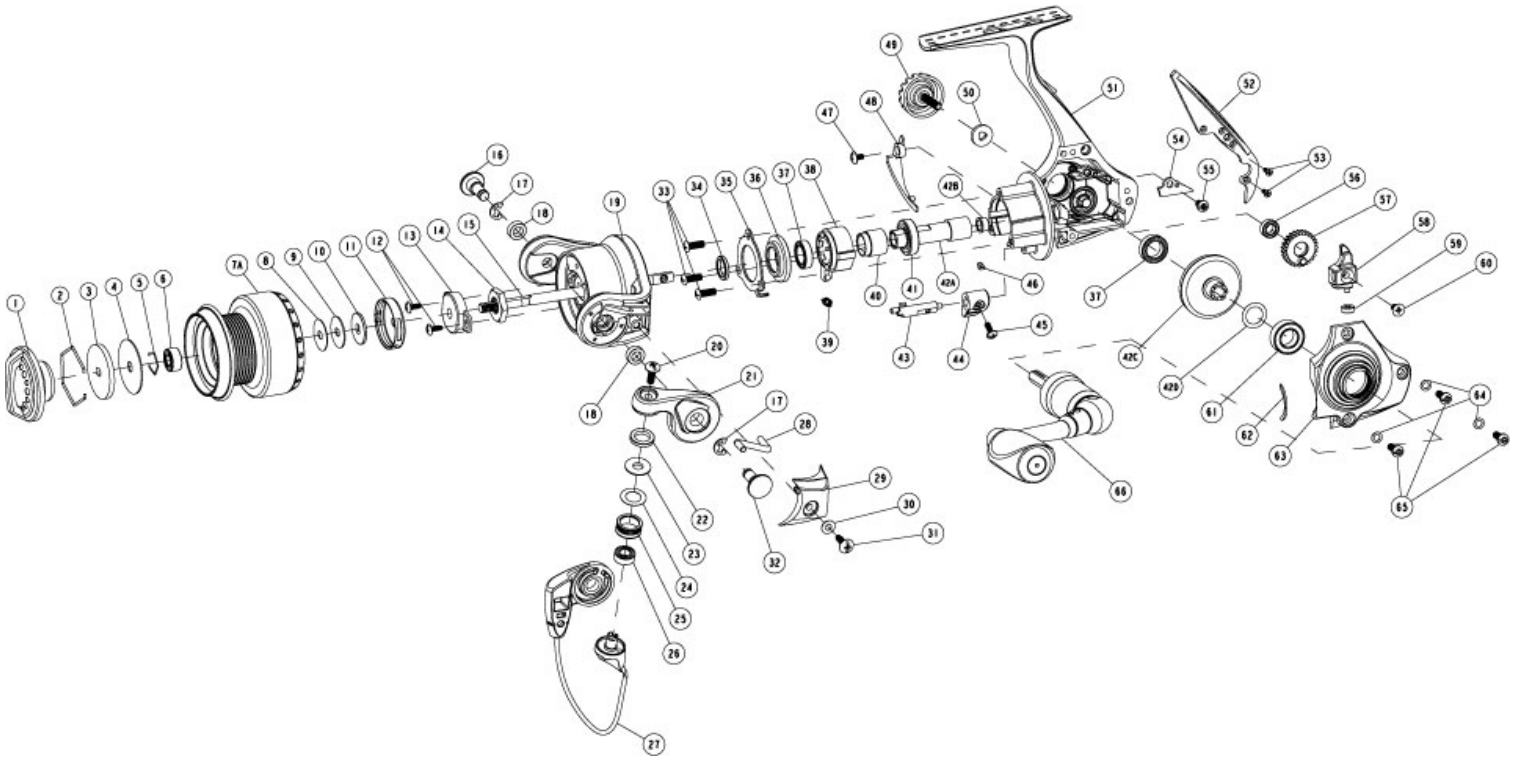

QUANTUM[®]

Catalyst

CT10PTIC

Quantum CT10PTIC Spinning Reel Part List

Key #	Description	Qty.	Part No.	Key #	Description	Qty.	Part No.
1	Drag Knob Assembly	1	MG332-11	33	Screw	3	RQ057-01
2	Retainer Ring	1	RQ038-01	34	Rotor Adjust Washer	1	EAB105-01
3	Drag Washer "D"	1	SQ080-01	35	Clutch Retainer	1	EAB060-01
4	Drag Washer "B"	1	RQ033-01	36	Ball Bearing Holder	1	EAB166-01
5	Spool Ball Bearing Retainer	1	HV080-01	37	Clutch Retainer Ball Bearing	2	CH027-01
6	Spool Ball Bearing	1	PG027-01	38	Clutch Unit	1	EAB063-01
7	Spool Assembly Kit	1	MG4320-11	39	Spring-Clutch Retainer	1	EAB216-01
7A	Spool Assembly	1	N/A	40	Clutch Sleeve	1	EAB139-01
2	Retainer Ring	1	RQ038-01	41	Pinion Ball Bearing	1	AAA028-01
3	Drag Washer "D"	1	SQ080-01	42	Gear Kit	1	EAB4011-01
4	Drag Washer "B"	1	RQ033-01		42A-Pinion	1	MG011-01
5	Spool Ball Bearing Retainer	1	HV080-01		42B-Pinion Bushing	1	MG141-01
6	Spool Ball Bearing	1	PG027-01		42C-Drive Gear	1	PQ012-01
8	Spool Adjust Washer	1	PG030-02		42D-Drive Gear Adjust Washer	1	GU105-08
9	Spool Adjust Washer	1	PG030-01	43	Stopper Cam	1	EAB090-01
10	Spool Washer	1	PG080-01	44	Stopper Lever	1	EAB059-01
11	Spool Click Unit	1	PG4114-01	45	Stopper Lever Screw	1	EAB135-02
12	Rotor Nut Lock Screw	2	MG094-01	46	Stopper Cam Spring	1	EAB089-01
13	Main Shaft Bushing	1	TK214-01	47	Trip Bumper Screw	1	AAB057-01
14	Rotor Nut	1	SH006-01	48	Trip Bumper	1	MG243-01
15	Main Shaft	1	EAB015-01	49	Handle Screw Assembly	1	TK373-21
16	Pin	1	QG042-01	50	Handle Screw Washer	1	TH105-01
17	E-Clip	2	GH034-01	51	Body Assembly	1	EAB301-01
18	Rotor Ball Bearing	2	EH158-01	52	Body Rear Cap	1	EP250-01
19	Rotor Assembly	1	MG309-11	53	Screw	2	PG107-01
20	Line Roller Screw	1	AQ108-02	54	O/S Slider Retainer	1	MG078-01
21	Arm Lever Assembly	1	MG307-11	55	Screw	1	TK057-01
22	Line Roller Bushing	1	WP141-01	56	O/S Gear Ball Bearing	1	EH158-01
23	Line Roller Collar	1	PQ102-01	57	O/S Gear	1	PQ053-51
24	Line Roller Washer	1	PQ102-51	58	O/S Slider	1	MG025-01
25	Line Roller	1	PQ004-02	59	O/S Slider Bushing	1	PG227-01
26	Line Roller Ball Bearing	1	GH202-01	60	Main Shaft Screw	1	RQ100-01
27	Bail Assembly	1	MG347-11	61	Side Cover Ball Bearing	1	CH028-01
28	Kick Lever	1	MG019-01	62	Pad	1	MG140-01
29	Arm Lever Cover	1	MG087-03	63	Side Cover Assembly	1	EAB323-01
30	Arm Lever Cover Washer	1	SQ142-01	64	Side Cover Screw Washer	3	RQ142-01
31	Arm Lever Cover Screw	1	GU077-02	65	Side Cover Screw	3	RQ057-02
32	Pin	1	PG042-11	66	Handle Assembly	1	DP318-03