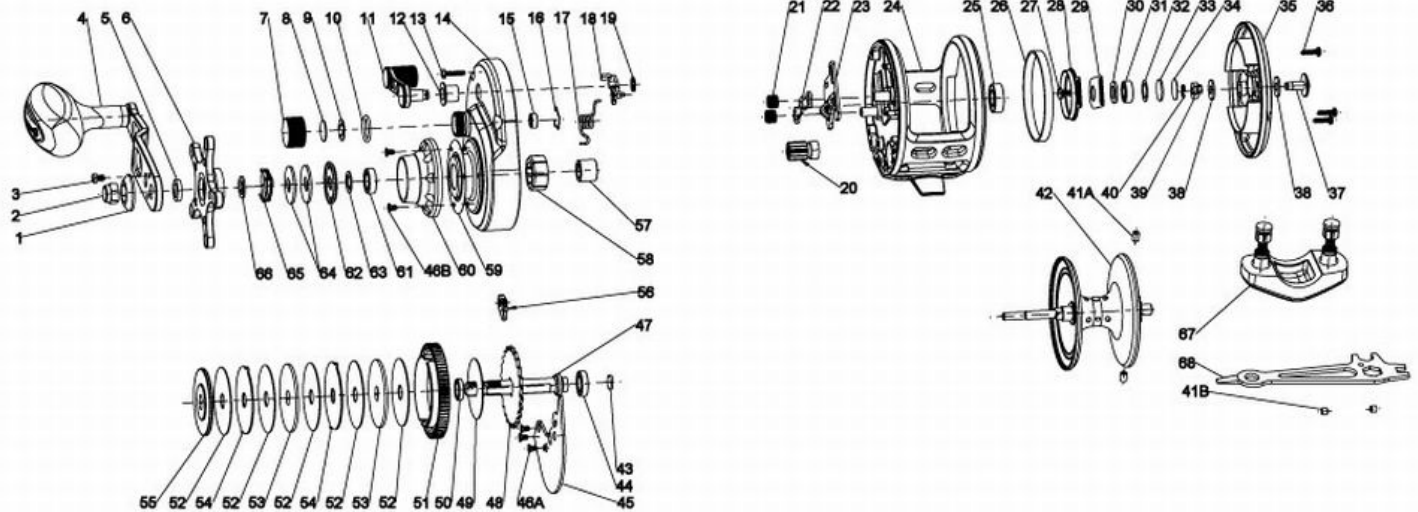

QUANTUM

CABO™ Star-drag

CNW20LPTsB

Quantum Cabo CNW20LPTsB Star Drag Part List

| Key # | Description | Part No. | Key # | Description | Part No. |
|-------|---------------------------|----------|-------|-----------------------------|-----------|
| 1 | HANDLE NUT PLATE | RF034-01 | 36 | COVER SCREW | RF057-02 |
| 2 | HANDLE NUT | RF003-01 | 37 | SPOOL CLICK BUTTON | RF109-01 |
| 3 | HANDLE NUT SCREW | RF065-01 | 38 | CLICK BUTTON WASHER | RF081-01 |
| 4 | CRANK HANDLE ASSY | AA318-01 | 39 | SPOOL CLICK PAWL | RF108-01 |
| 5 | SPACER | RF094-01 | 40 | RETAINER RING - SPOOL CLICK | RF020-01 |
| 6 | DRAG STAR ASSY | AA355-01 | 41A | BRAKE SLEEVE | RF044-01 |
| 7 | SPOOL TENSION CAP | RF033-01 | 41B | BRAKE SLEEVE | RF044-02 |
| 8 | SPACER "A" | RF032-01 | 42 | SPOOL ASSY | BA321-01 |
| 9 | SPACER "B" | RF082-01 | 43 | DRIVE SHAFT PAD (FELT) | RF155-01 |
| 10 | O RING | RF101-01 | 44 | BALL BEARING | SF117-01 |
| 11 | CLUTCH LEVER ASSY | AA309-01 | 45 | DRIVE SHAFT RETAINER | RF002-01 |
| 12 | CLUTCH LEVER COLLAR | RF160-01 | 46A | SCREW | RF107-01 |
| 13 | COVER SCREW | RF057-01 | 46B | SCREW | RF107-01 |
| 14 | RIGHT SIDE COVER ASSY | RF324-14 | 47 | DRIVE SHAFT | RF008-01 |
| 15 | BALL BEARING | GH202-01 | 48 | A/R/ RATCHET | RF091-01 |
| 16 | RETAINER | RF080-01 | 49 | DRAG WASHER "B" | RF111-01 |
| 17 | CLUTCH SPRING | RF104-01 | 50 | BALL BEARING | TF117-01 |
| 18 | CLUTCH CAM ASSY | RF384-01 | 51 | DRIVE GEAR | RF012-03 |
| 19 | RETAINER RING - CLUTCH LE | RF092-01 | 52 | DRAG WASHER "A" (FRICTION) | RF059-03 |
| 20 | PINION | RF011-03 | 53 | KEYED DRAG WASHER | RF045-01 |
| 21 | YOKE SPRING | RF040-01 | 54 | TABBED DRAG WASHER | RF048-01 |
| 22 | YOKE | RF025-01 | 55 | SPRING WASHER | RF046-03 |
| 23 | YOKE PLATE | RF039-01 | 56 | A/R PAWL ASSY | RF363-01 |
| 24 | FRAME ASSEMBLY | N/A | 57 | CLUTCH SLEEVE | RF159-01 |
| 25 | BALL BEARING | AA058-01 | 58 | CLUTCH | RF131-01 |
| 26 | CENTRIFUGAL BRAKE RING | RF042-01 | 59 | COSMETIC WASHER | AA035-01 |
| 27 | SPOOL CLICK SPRING SCREW | RF053-01 | 60 | HOOD | AA027-01 |
| 28 | SPOOL CLICK SPRING | RF022-01 | 61 | BALL BEARING | RF058-01 |
| 29 | BEARING RETAINER | RF129-01 | 62 | SEAL | AA166-01 |
| 30 | BEARING WASHER "D" (FELT) | RF122-01 | 63 | BEARING WASHER | RF121-01 |
| 31 | BALL BEARING | RF017-01 | 64 | SPRING WASHER | RF046-02 |
| 32 | BEARING WASHER "C" | RF035-02 | 65 | CLICK SPRING ASSEMBLY | RF314-01 |
| 33 | BEARING WASHER "B" | RF038-01 | 66 | BEARING WASHER | RF121-02 |
| 34 | BEARING WASHER "A" | RF035-01 | 67 | KIT - ROD CLAMP | RF4154-01 |
| 35 | LEFT SIDE COVER ASSEMBLY | AA323-01 | 68 | WRENCH | RF113-01 |