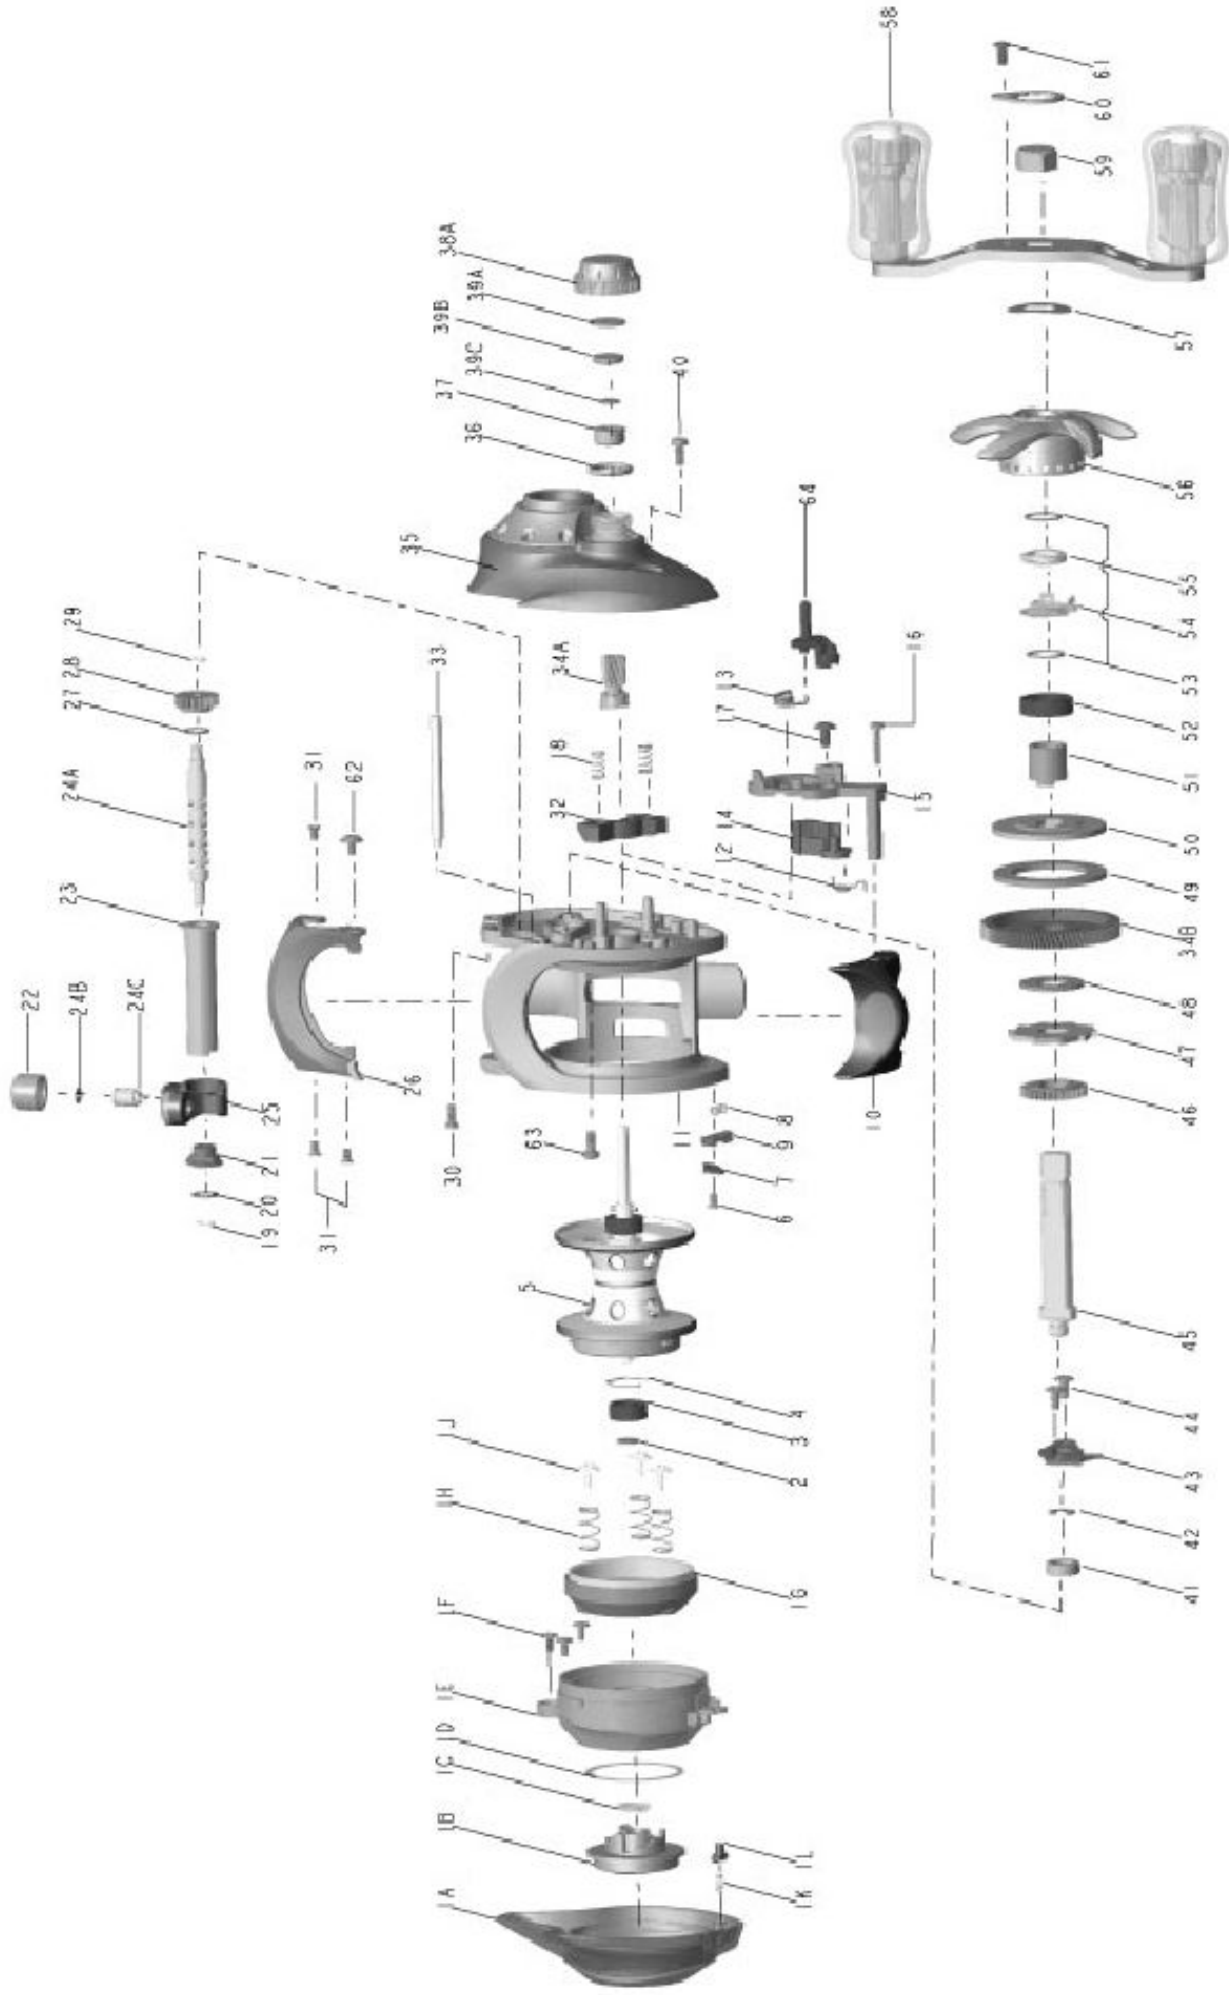

QUANTUM®

CD860CXB

QUANTUM[®]

CD860CXB

Quantum CD860CXB Bait Cast Reel Part List

Key #	Description	Part No.	Key #	Description	Part No.
1	Palm Side Cover Kit	KW4023-07	30	Gear Side Cover Screw "B"	LW123-01
1A	Palm Side Cover Assembly	N/A	31	Front Support Screw "A"	KW107-01
1B	Cast Control Dial	N/A	32	Pinion Yolk	KW025-01
1C	Control Dial Clicker Spring	N/A	33	Pillar	KW061-01
1D	Control Dial Washer	N/A	34	Gear Kit	LW4011-01
1E	Spool Cover	N/A	34A	Pinion Gear	N/A
1F	Spool Cover Screw	N/A	34B	Drive Gear	N/A
1G	Brake Ring Assembly	N/A	35	Gear Side Cover Assembly	KW324-14
1H	Brake Ring Spring	N/A	36	Spool Tension Knob O-Ring	QW101-01
1J	Brake Ring Screw	N/A	37	Spool Tension Knob Bearing	SW117-01
1K	Side Cover Locking Pin Spring	N/A	38	Spool Tension Knob Kit	KW4033-01
1L	Side Cover Locking Pin	N/A	38A	Spool Tension Knob	N/A
2	Spool Shaft Washer (Palm Side)	QW032-04	39	Spool Tension Washer Kit	N/A
3	Spool Shaft Ball Bearing (Palm Side)	QV017-01	39	Spool Tension Washer Kit	QW4032-01
4	Bearing Clip Ring	HV080-01	39A	Spool Cushion Washer	N/A
5	Spool Assembly	KW321-05	39B	Spool Tension Collar	N/A
6	Locking Lever Retainer Screw	KW107-01	39C	Spool Tension Washer	N/A
7	Locking Lever Retainer	KW056-01	40	Gear Side Cover Screw "A"	BV123-01
8	Locking Lever Spring	KW096-01	41	Crank Shaft Bearing (Frame Side)	SW017-01
9	Locking Lever	KW119-01	42	Crank Shaft E-Clip	QW120-01
10	Thumb Bar Assembly	KW309-02	43	Crank Shaft Retainer Plate	KW002-01
11	Frame	N/A	44	Crank Shaft Retainer Plate Screw	QW125-02
12	Kick Lever Spring	KW097-01	45	Crank Shaft	KW008-01
13	Release Slider Spring	MW104-01	46	Worm Shaft Drive Gear	ZW112-01
14	Kick Lever	KW077-01	47	Trip Ratchet	KW083-01
15	Release Slider	KW039-01	48	Trip Ratchet Washer	QW111-01
16	Thumb Bar Screw	ZW053-01	49	Drag Washer	UX059-01
17	Release Slider Screw	KW125-01	50	Drag Key Washer	KW045-01
18	Pinion Yolk Spring	KW040-01	51	One Way Clutch Sleeve	KW052-01
19	Worm Shaft E-Clip (Palm Side)	NX090-01	52	Crank Shaft Bearing (Handle Side)	TW058-02
20	Worm Shaft Washer (Palm Side)	KW038-01	53	Star Drag Washer	KW032-01
21	Worm Shaft Bushing	KW067-01	54	Star Drag Clicker Spring Assembly	ZW4114-01
22	Line Guide Pawl Screw	KW007-01	55	Star Drag Spring Washer	JX046-01
23	Worm Shaft Guide	KW016-01	56	Star Drag Assembly	KW355-05
24	Worm Shaft Kit	KW4072-01	57	Handle Spring Washer	QW054-01
24A	Worm Shaft	N/A	58	Handle Assembly	KW318-03
24B	Line Guide Pawl Washer	N/A	59	Handle Nut	KW003-02
24C	Line Guide Pawl	N/A	60	Handle Nut Retainer	KW034-03
25	Line Guide Carrier Assembly	KW347-01	61	Handle Nut Retainer Screw	LW057-01
26	Front Support	KW099-03	62	Front Support Screw "B"	KW057-01
27	Worm Shaft Washer (Gear Side)	KW035-01	63	Gear Side Cover Screw "C"	KW123-01
28	Worm Shaft Pinion Gear	HV085-01	64	Flippin' Lever	KW087-01
29	Worm Shaft E-Clip (Gear Side)	NX090-01			