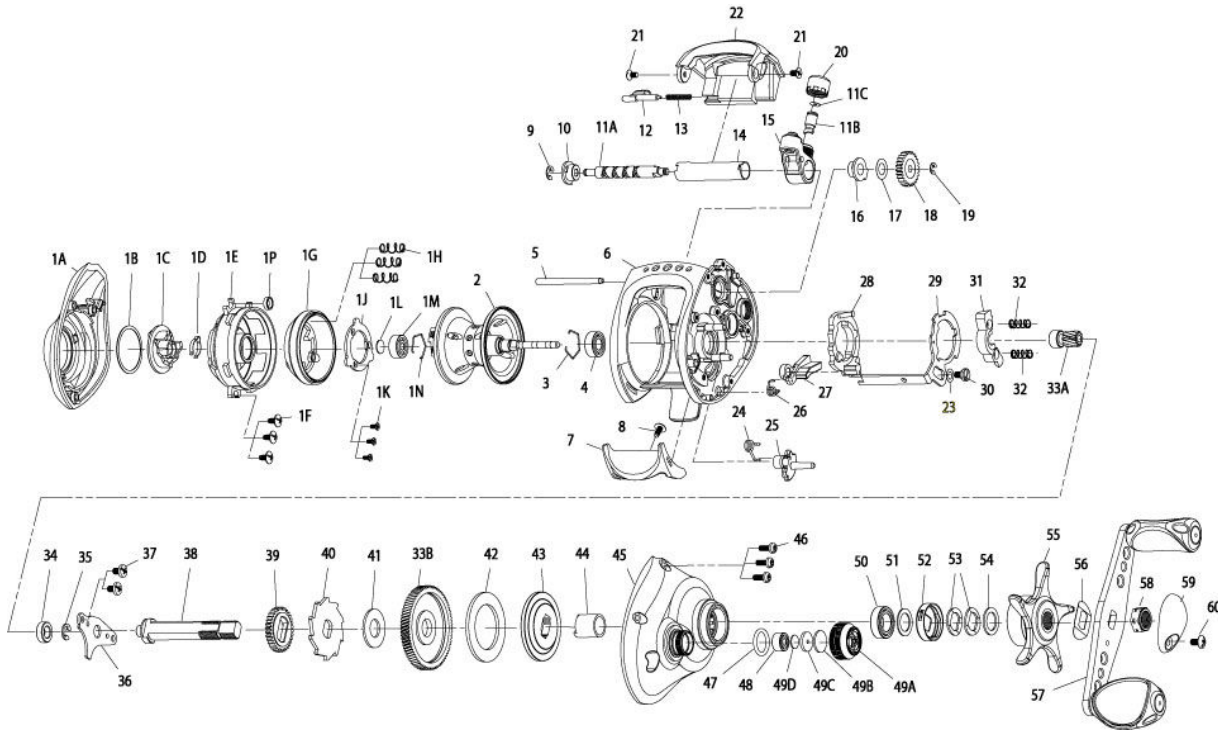

### Quantum AC100HPT Bait Cast Reel Part List

Key #	Description	Part No.	Key #	Description	Part No.
1	Palm Side Cover Kit includes 1A - Palm Side Cover Assembly 1B - Centrifugal Dial Washer 1C - Centrifugal Dial Assembly 1D - Centrifugal Dial Spring 1E - Spool Cover 1F - Spool Cover Screw 1G - Brake Ring Assembly 1H - Brake Ring Slider Spring 1J - Brake Ring Slider Spring Retainer 1K - Brake Ring Spring Retainer Screw 1L - Spool Tension Shim 1M - Spool Shaft Ball Bearing - Palm 1N - Clip Ring 1P - Collar-Screw	AB4023-01 N/A N/A N/A N/A N/A N/A N/A N/A N/A N/A N/A N/A N/A N/A	26	Kick Lever Spring	GX097-01
2	Spool Assembly	EW321-05	27	Kick Lever	DW077-01
3	Clip Ring	EX080-01	28	Release Slider	AB039-01
4	Spool Shaft Ball Bearing - Gear	EX017-02	29	Release Slider Link	AB036-01
5	Stabilizer Bar - A	DW061-02	30	Release Slider Link Screw	AB125-01
6	Frame	AB001-02	31	Pinion Yoke	AB025-01
7	Thumb Bar	AB009-01	32	Yoke Spring	GX040-01
8	Thumb Bar Screw	CW125-01	33	Gear Kit Includes 33A - Pinion Gear Assembly 33B - Drive Gear	VX4011-01 N/A N/A
9	E-Clip	NX092-01	34	Crank Shaft Ball Bearing -A	SW017-01
10	Bearing Retainer	AB067-01	35	E-Clip	QW120-01
11	Worm Shaft Kit includes 11A - Worm Shaft 11B - Line Guide Pawl 11C - Line Guide Carrier Washer	HV4072-01 N/A N/A N/A	36	Crank Shaft Retainer	DW002-01
12	Side Cover Locking Lever	YX119-02	37	Crank Shaft Retainer Screw	JX107-02
13	Side Cover Locking Lever Spring	ZW096-01	38	Crank Shaft	DW008-03
14	Worm Shaft Guide	DW016-02	39	O/S Drive Gear	DW112-01
15	Line Guide Carrier	DW047-03	40	Trip Ratchet	DW083-02
16	Worm Shaft Bushing - Gear Side	DW068-01	41	Trip Ratchet Washer	QW111-01
17	O/S Pinion Gear Washer	EX035-01	42	Drag Disc	UX059-01
18	O/S Pinion Gear	DW085-01	43	Drag Washer	DW045-01
19	E-Clip	NX090-01	44	One Way Clutch Sleeve	UX052-01
20	Line Guide Carrier Screw	ZW007-02	45	Gear Side Cover Assembly	AB324-02
21	Hood Screw	HX107-02	46	Gear Side Cover Screw	BV123-03
22	Hood	AB027-01	47	Tension Knob O-Ring	QW101-01
23	Link Washer	EX121-01	48	Tension Knob Ball Bearing	SW117-01
24	Release Slider Spring	AB104-01	49	Spool Tension Knob Kit Includes 49A - Spool Tension Knob Assembly 49B - Spool Cushion Washer 49C - Spool Tension Collar 49D - Spool Tension Washer	DW4033-06 N/A N/A N/A N/A
25	Flipping Lever	AB087-01	50	Crank Shaft Ball Bearing -B	TW058-01
			51	Crank Shaft Ball Bearing Washer	ZW032-01
			52	Drag Click Spring Assembly	YX4114-01
			53	Drag "D" Washer	JX046-01
			54	Star Drag Washer	ZW032-01
			55	Star Drag Assembly	YX355-09
			56	Handle Washer	NX054-01
			57	Handle Assembly	AB318-01
			58	Handle Nut	QW003-01
			59	Handle Nut Cap	JX034-04
			60	Handle Nut Cap Screw	QW123-01