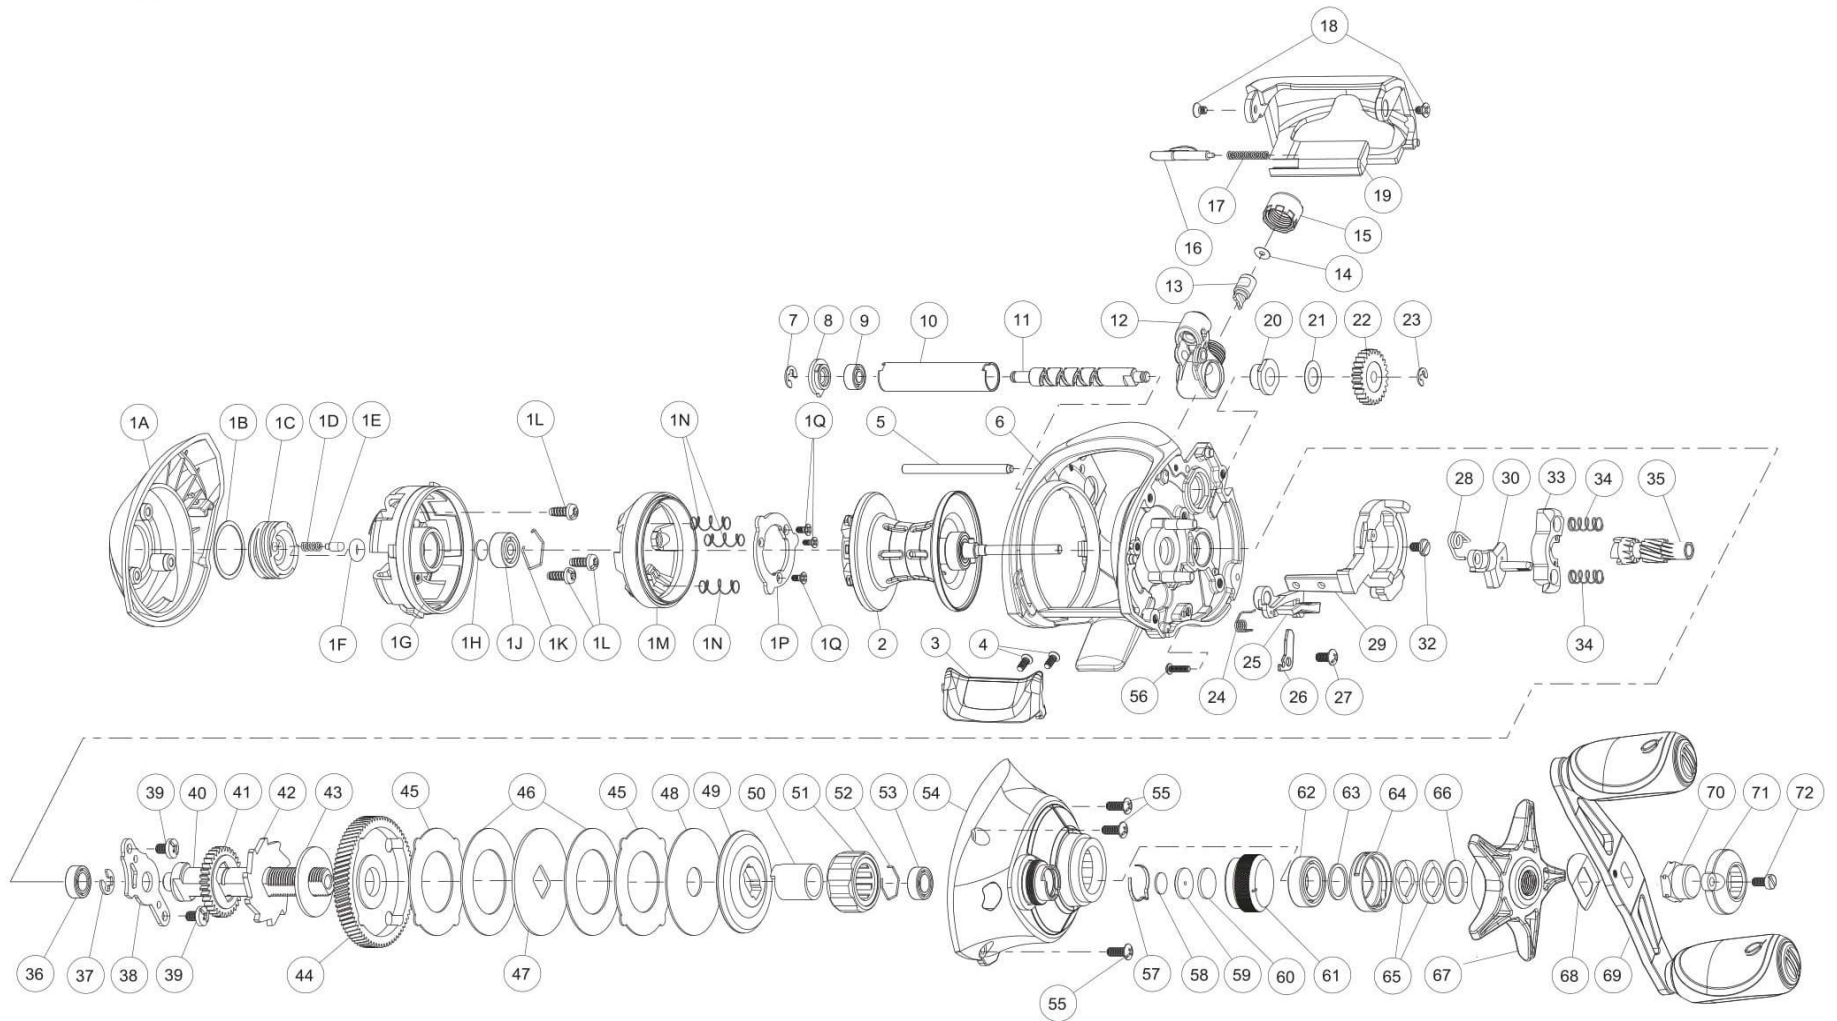

QUANTUM®

Quantum 2021 Accurist AT100HPTA Part List

Key No.	Description	Part No. AT100HPTA	Q'TY	Key No.	Description	Part No. AT100HPTA	Q'TY
1	Palm Side Cover Kit include	VA423-71	1	29	Release Slider	DX039-01	1
	1A - Palm Side Cover	VA023-71	1	30	Flippin Switch	VA087-01	1
	1B - Centrifugal Dial Washer	SB111-01	1	32	Release Slider Screw	DX125-01	1
	1C - Centrifugal Dial	SB026-03	1	33	Pinion Yoke	SB025-01	1
	1D - Centrifugal Dial Click Spring	YW114-01	1	34	Yoke Spring	GX040-01	2
	1E - Centrifugal Dial Click Pawl	PW098-01	1	35	Pinion Gear	WA011-01	1
	1F - Centrifugal Dial Frection Ring	SB105-01	1	36	Crank Shaft Ball Bearing - L	SW017-06	1
	1G - Spool Cover	VA051-01	1	37	E-Clip	QW120-01	1
	1H - Spool Tension Shim	QW032-04	1	38	Crank Shaft Retainer	VA002-01	1
	1J - Ball Bearing - Spool Shaft (Palm)	QV017-04	1	39	Crank Shaft Retainer Screw	JX107-02	2
	1K - Clip Ring	HV080-01	1	40	Crank Shaft	YW008-05	1
	1L - Spool Cover Screw	WW107-01	3	41	O/S Drive Gear	DW112-01	1
	1M - Brake Ring Assembly	VA342-01	1	42	Trip Ratchet	PW083-02	1
	1N - Spring - Brake Ring Slider	DW070-01	3	43	Trip Ratchet Washer	YW111-01	1
	1P - Retainer - Brake Ring Slider Spring	VA129-01	1	44	Drive Gear	WA012-03	1
	1Q - Retainer Screw	DW107-01	3	45	Drag Key Washer	PW048-01	2
2	Spool Assembly	YI321-01	1	46	Drag Disc - A	PW059-02	2
3	Thumb Bar	YI009-01	1	47	Drag "D" Washer	YW045-01	1
4	Thumb Bar Screw	YB107-02	2	48	Drag Disc - B	YW059-01	1
5	Stabilizer Bar	VA061-01	1	49	Drag Washer	VA045-01	1
6	Frame	VA001-71	1	50	One Way Clutch Sleeve	UX052-01	1
7	E-Clip	NX092-01	1	51	One Way Clutch	VA063-01	1
8	Bearing Retainer	DW067-01	1	52	Spool Tension Knob Ball Bearing Retainer	EB080-01	1
9	Worm Shaft Ball Bearing	XX117-04	1	53	Tension Knob Ball Bearing	SW017-06	1
10	Worm Shaft Guide	SB016-01	1	54	Gear Side Cover Assembly	VA324-72	1
11	Worm Shaft	HV072-01	1	55	Gear Side Cover Screw-A	VA053-01	3
12	Line Guide Carrier	VA047-01	1	56	Gear Side Cover Screw-B	ZW053-03	1
13	Line Guide Pawl	ZW006-03	1	57	Tension Knob Click Spring	PW114-01	1
14	Line Guide Carrier Washer	BV035-01	1	58	Washer - Spool Tension	QW032-04	1
15	Line Guide Carrier Screw	ZW007-01	1	59	Collar - Spool Tension	VA081-01A	1
16	Side Cover Locking Lever	VA119-01	1	60	Spool Cushion Washer	VA082-01	1
17	Spring - Locking Lever	ZW096-01	1	61	Spool Tension Knob	YI033-01	1
18	Screw	CF107-02	2	62	Crank Shaft Ball Bearing	TW058-09	1
19	Front Support	YI099-01	1	63	Crank Shaft Ball Bearing Washer	TW035-02	1
20	Worm Shaft Bushing - Gear Side	PW068-01	1	64	Drag Click Spring Assembly	YX4114-01	1
21	O/S Pinion Gear Washer	EX035-01	1	65	Spring "D" Washer	JX046-01	2
22	O/S Pinion Gear	DW085-01	1	66	Star Drag Washer	ZW032-01	1
23	E-Clip	NX090-01	1	67	Star Drag	YI055-01	1
24	Kick Lever Spring	DX097-01	1	68	Handle Washer	NX054-01	1
25	Kick Lever	PW077-01	1	69	Handle Assembly	YI318-01	1
26	Kick Lever Guide Plate	VA161-01	1	70	Handle Nut	DW003-07	1
27	Kick Lever Guide Plate Screw	JX107-02	1	71	Handle Nut Cap	DW034-05	1
28	Release Slider Spring	DX104-01	1	72	Handle Nut Cap Screw	DW050-02	1